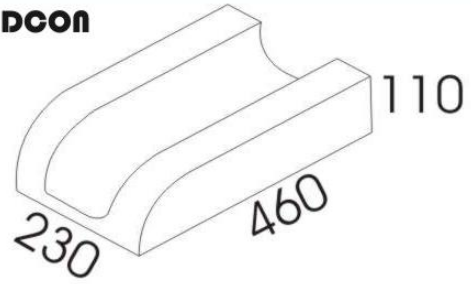

Water Spout Type 002

MODCON