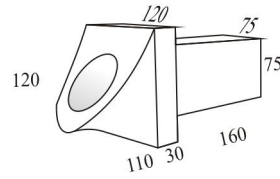

Water spout Type 004 small