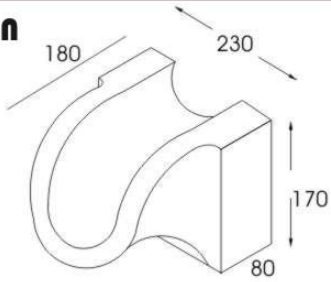

Water Spout Type 003

MODCON