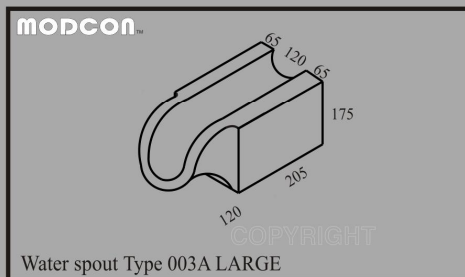

MODCON^{TM}
CREATING CONCRETE SOLUTIONS

Water Spout

Tel: 786-2476

Fax: 887-2877

www.odconrsa.co.za

info@modconprecast.co.za

All products Copyright to Modcon Precast 1999