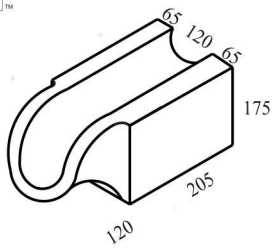

Water spout Type 003A LARGE